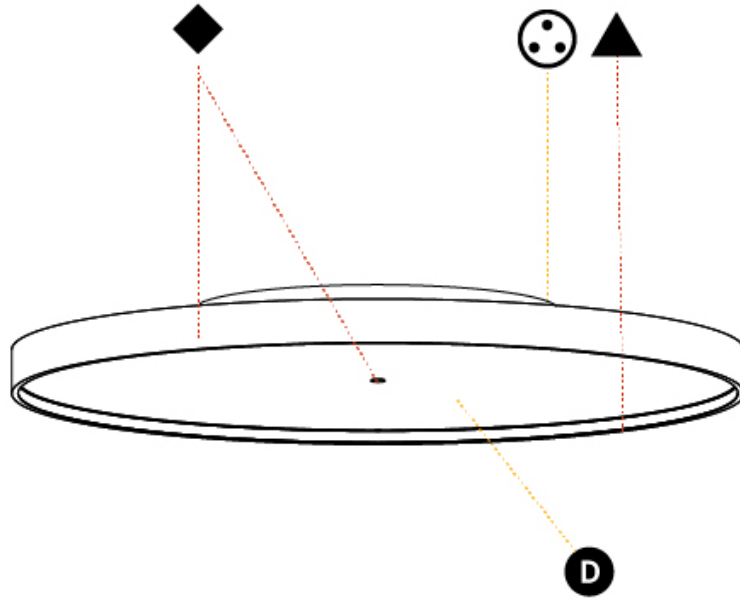

PROJECT	_____
TYPE	_____
SPECIFIER	_____
QUANTITY	_____
DATE	_____