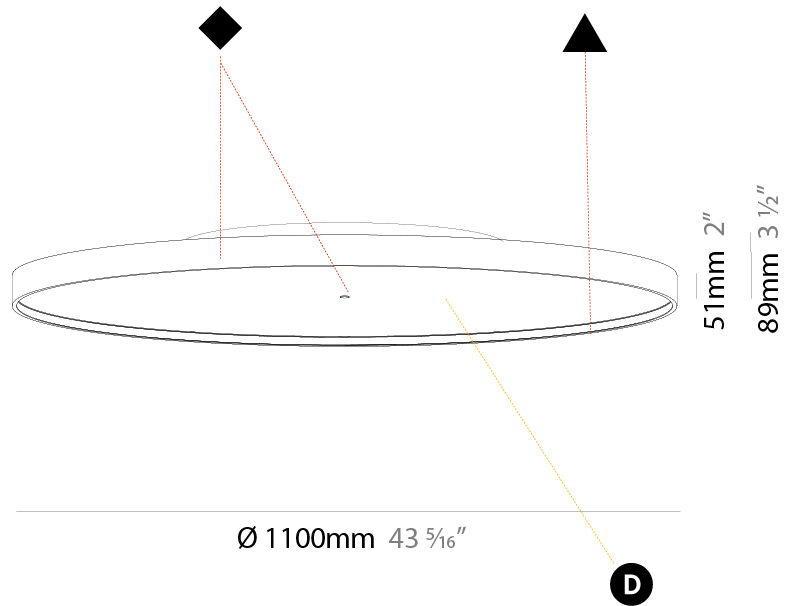

GENERAL

Series: Sign Diva
Subseries: Sign Diva Korona
Brand: Prolicht
Division: Architectural
Mounting Type: Surface
Mounting Location: Ceiling
Subcategory: Ambient

PHYSICAL

Shape: Round
Diameter (mm): 1100
Diameter (in): 43 ⁵/₁₆
Height (mm): 89
Height (in): 3 ¹/₂
Light Distribution: Direct
Weight (kg): 18.835
Weight (lbs): 41.524
Diffuser: PMMA - Opal/Micro-Prism/Sparkling Secret/Vintage Industrial
Fixture Finish: SSR / BKV / CWI / CRY / HAB / UFT / ITA / RUA / FTG / MYG / LOD / PUS / FRO / FUP / KIA / POP / BLS / SPG / MEY / GOH / GUM / CHC / COM / ABZ / JAG / OBR / MOS / ROR
Fixture Material: Extruded Aluminum / Steel

ELECTRICAL

Lamp Type: LED (Zhaga Standard)
Input Wattage (W): 169.4
Total Output Wattage (W): 134
Dimming: Tri-Mode (Non-Dimming and Phase Dimming (120Vac only) and 0-10V Dimming)
Driver Included: Yes
Driver Location: Integrated
Driver Type: Constant Current - Universal
Driver Class: Class 2
Input Voltage (V): 120 - 277
Constant Current (mA): 600

LED

Color Temperature (°K): 3000 / 3500 / 4000
Max. Delivered Lumen (lm): 19520 / 19933 / 20340
CRI: >90 CRI
Lamp Life (hrs): 50000

OPTICAL

RATINGS AND CERTIFICATIONS

Certified By: Certified for North American Standards
IP rating: IP20