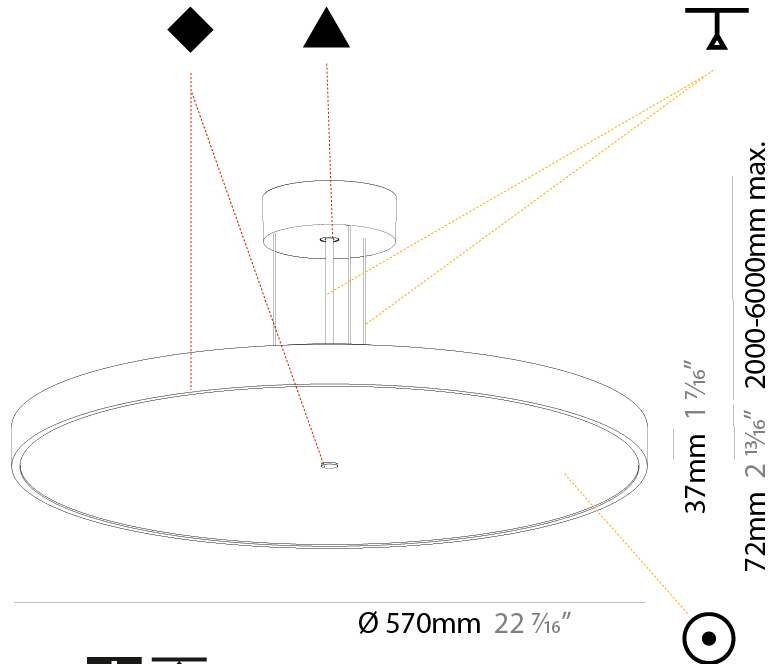

GENERAL

Series: Sign Diva
Subseries: Sign Diva
Brand: Prolicht
Division: Architectural
Mounting Type: Suspension
Mounting Location: Ceiling
Subcategory: Pendant

PHYSICAL

Shape: Round
Diameter (mm): 570
Diameter (in): 22 7/16
Height (mm): 72
Height (in): 2 13/16
Max. Overall Height (mm): 6072
Max. Overall Height (in): 239 1/16
Light Distribution: Direct
Weight (kg): 7.802
Weight (lbs): 17.2

Diffuser: [PMMA - Opal / Micro-Prism / Sparkling Secret / Vintage Industrial with Shine Ring](#)
Fixture Finish: [SSR / BKV / CWI / CRY / HAB / UFT / ITA / RUA / FTG / MYG / LOD / PUS / FRO / FUP / KIA / POP / BLS / SPG / MEY / GOH / GUM / CHC / COM / ABZ / JAG / OBR / MOS / ROR](#)
Fixture Material: [Extruded Aluminum / Steel](#)
Cable Details: [2000mm or 6000mm Transparent Cable](#)

ELECTRICAL

Lamp Type: LED (Zhaga Standard)
Input Wattage (W): 58.3
Total Output Wattage (W): 53
Dimming: [Tri-Mode (Non-Dimming and Phase Dimming (120Vac only) and 0-10V Dimming)](#)
Driver Included: Yes
Driver Location: Integrated
Driver Type: Constant Current - Universal
Driver Class: Class 2
Input Voltage (V): 120 - 277
Constant Current (MA): 350

LED

Color Temperature (°K): [2700 / 3000 / 3500 / 4000](#)
Max. Delivered Lumen (lm): 5060 / 6120 / 6233 / 6360
CRI: >90 CRI
Lamp Life (hrs): 50000

OPTICAL

RATINGS AND CERTIFICATIONS

Certified By: Certified for North American Standards
IP rating: IP20

PROJECT _____
TYPE _____
SPECIFIER _____
QUANTITY _____
DATE _____

A