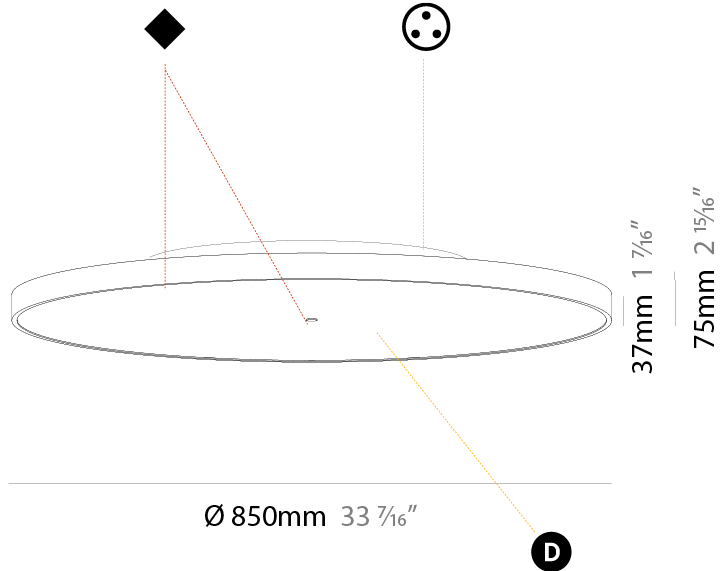

GENERAL

Series: Sign Diva
Subseries: Sign Diva Korona
Brand: Prolicht
Division: Architectural
Mounting Type: Surface
Mounting Location: Ceiling
Subcategory: Ambient

PHYSICAL

Shape: Round
Diameter (mm): 850
Diameter (in): 33 ⁷/₁₆
Height (mm): 89
Height (in): 3 ¹/₂
Light Distribution: Direct / Indirect
Weight (kg): 13.283
Weight (lbs): 29.284
Diffuser: Direct - PMMA - Opal/Micro-Prism/Sparkling Secret/Vintage Industrial / Indirect - White/Yellow/Orange/Red/Blue/Green
Fixture Finish: SSR / BKV / CWI / CRY / HAB / UFT / ITA / RUA / FTG / MYG / LOD / PUS / FRO / FUP / KIA / POP / BLS / SPG / MEY / GOH / GUM / CHC / COM / ABZ / JAG / OBR / MOS / ROR
Fixture Material: Extruded Aluminum / Steel

ELECTRICAL

Lamp Type: LED (Zhaga Standard)
Input Wattage (W): 96.8
Total Output Wattage (W): 76.8
Dimming: Tri-Mode (Non-Dimming and Phase Dimming (120Vac only) and 0-10V Dimming)
Driver Included: Yes
Driver Location: Integrated
Driver Type: Constant Current - Universal
Driver Class: Class 2
Input Voltage (V): 120 - 277
Constant Current (MA): 600

LED

Color Temperature (°K): 3000 / 3500 / 4000
Max. Delivered Lumen (lm): 11160 / 11388 / 11620
CRI: >90 CRI
Lamp Life (hrs): 50000

OPTICAL

RATINGS AND CERTIFICATIONS

Certified By: Certified for North American Standards
IP rating: IP20

PROJECT
TYPE
SPECIFIER
QUANTITY
DATE