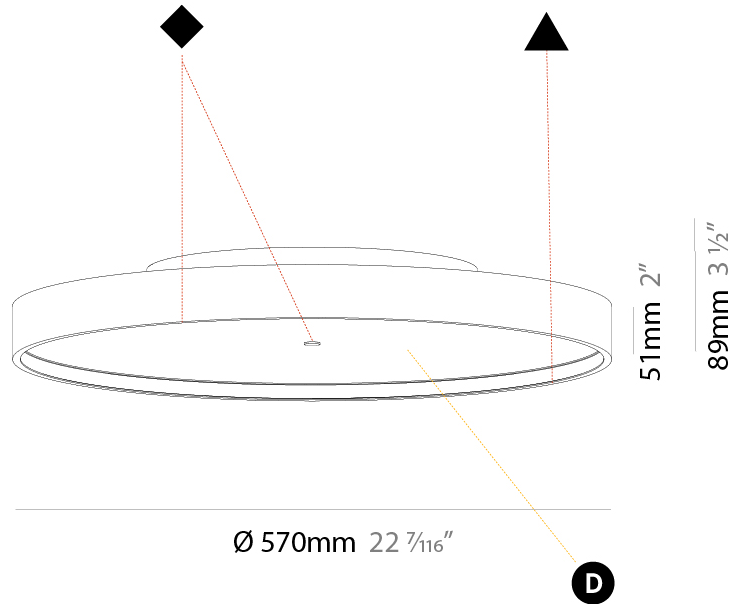

1. To build a product code in our configurator select the specify button on the base model # product page
2. To build a manual product code on this datasheet choose from the options listed below in blue font and add the suffix to the base model #

GENERAL

Series: Sign Diva
Subseries: Sign Diva Korona
Brand: Prolicht
Division: Architectural
Mounting Type: Surface
Mounting Location: Ceiling
Subcategory: Ambient

PHYSICAL

Shape: Round
Diameter (mm): 570
Diameter (in): 22 7/16
Height (mm): 89
Height (in): 3 1/2
Light Distribution: Direct
Weight (kg): 7.336
Weight (lbs): 16.173
Diffuser: PMMA - Opal/Micro-Prism/Sparkling Secret/Vintage Industrial
Fixture Finish: SSR / BKV / CWI / CRY / HAB / UFT / ITA / RUA / FTG / MYG / LOD / PUS / FRO / FUP / KIA / POP / BLS / SPG / MEY / GOH / GUM / CHC / COM / ABZ / JAG / OBR / MOS / ROR
Fixture Material: Extruded Aluminum / Steel

ELECTRICAL

Lamp Type: LED (Zhaga Standard)
Input Wattage (W): 58.3
Total Output Wattage (W): 53
Dimming: Tri-Mode (Non-Dimming and Phase Dimming (120Vac only) and 0-10V Dimming)
Driver Included: Yes
Driver Location: Integrated
Driver Type: Constant Current - Universal
Driver Class: Class 2
Input Voltage (V): 120 - 277
Constant Current (MA): 350

LED

Color Temperature (°K): 3000 / 3500 / 4000
Max. Delivered Lumen (lm): 6120 / 6233 / 6360
CRI: >90 CRI
Lamp Life (hrs): 50000

OPTICAL

RATINGS AND CERTIFICATIONS

Certified By: Certified for North American Standards
IP rating: IP20